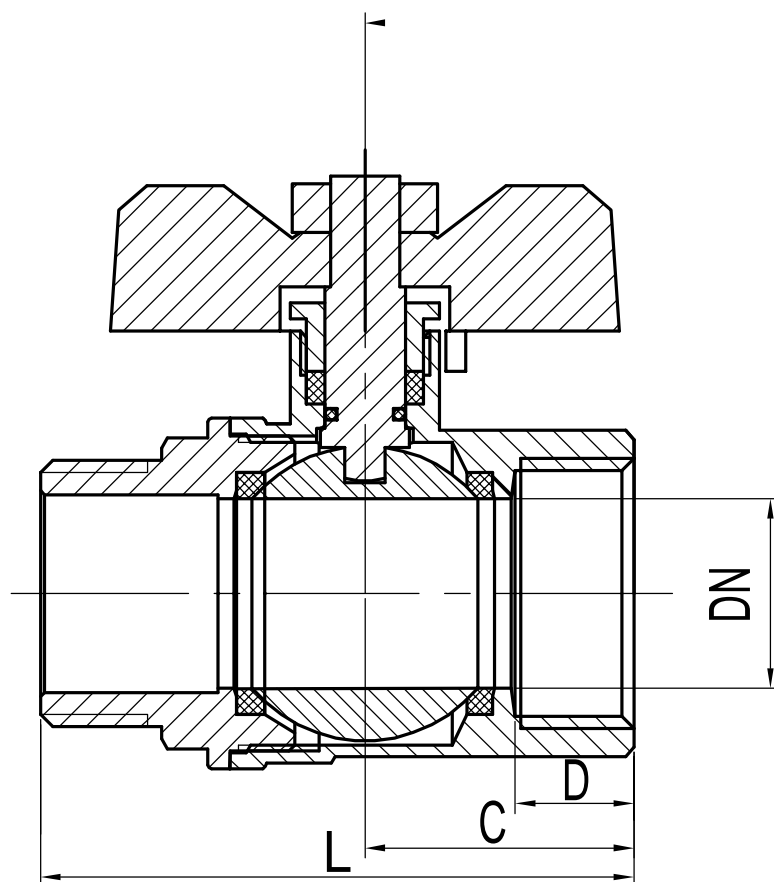

A-8013 Brass Ball Valves - Butterfly Handle

SIZE	A	B	C	D	L	SW	DN
1/2"	52	43	26.5	13.5	60	24.5	14.5
3/4"	55	45	30	14	65	30	18.5
1"	62	52	33.5	15	73.5	38	23.5

Manufacturer: Yuhuan Alllead Copper Industries Co., Ltd